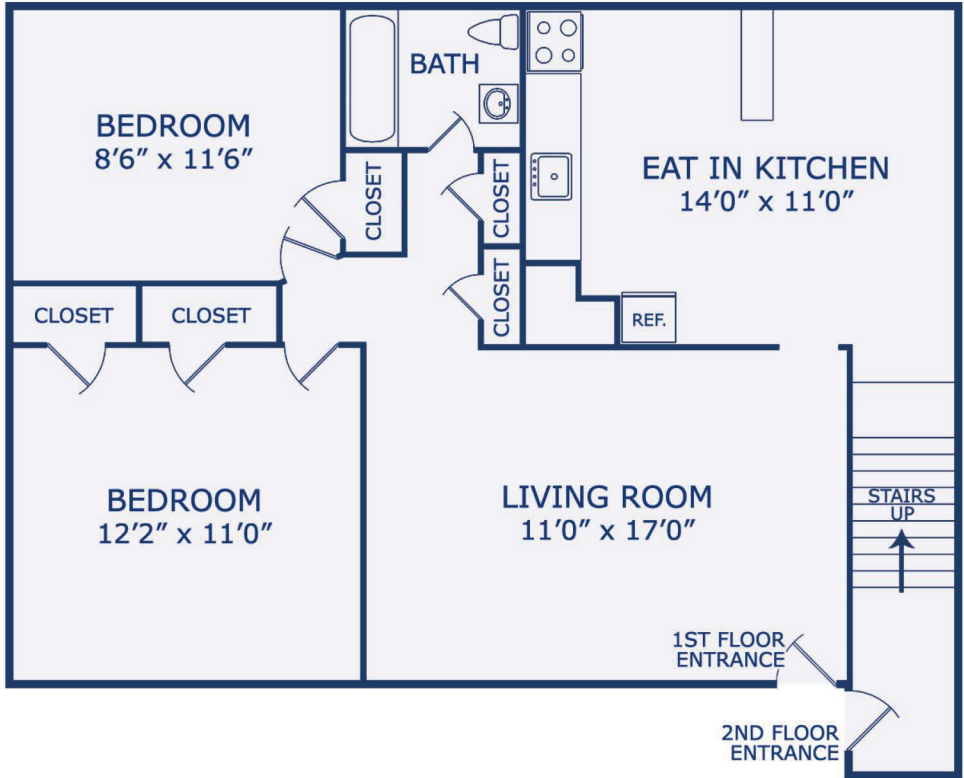

2 BED, 1 BATH

*St. Charles*  
ST. CHARLES

**BROOKSIDE**  
G·A·R·D·E·N·S

724 SQ. FT.

129 Mercer Street, Somerville, NJ 08876 908-725-2909

[www.edgewoodproperties.com](http://www.edgewoodproperties.com)

Variations may occur in some floor plans. Dimensions and square footage are approximate.