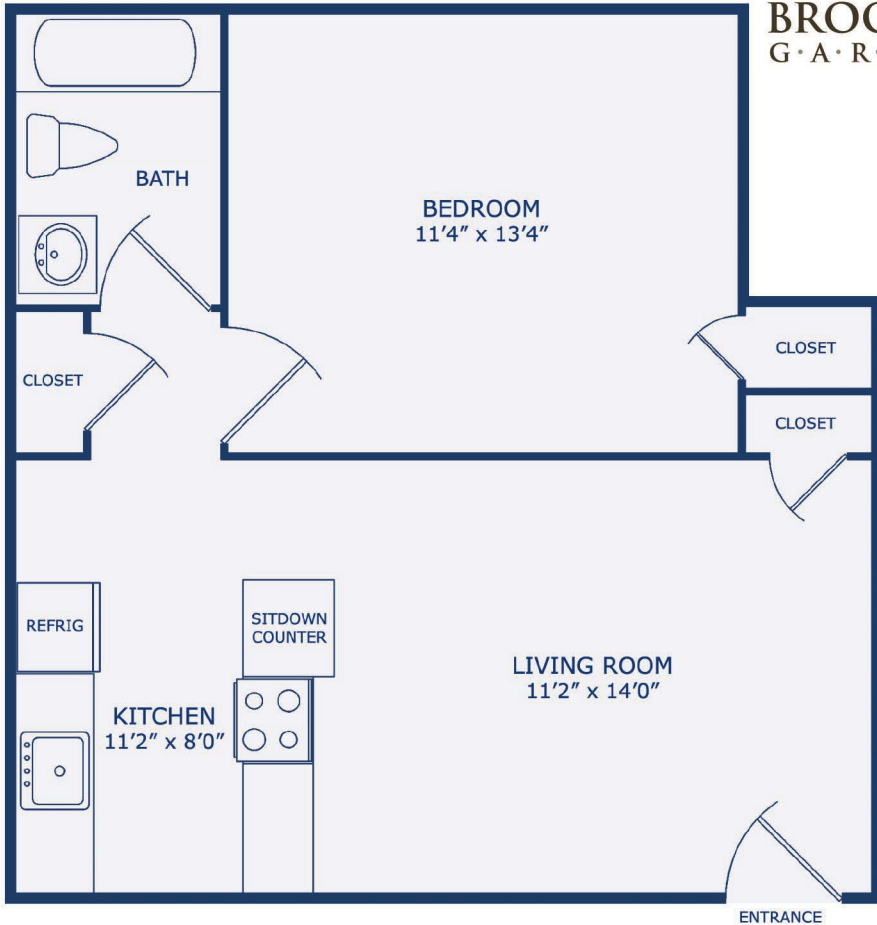

1 BED, 1 BATH

Springfield  
SPRINGFIELD

**BROOKSIDE**  
G·A·R·D·E·N·S

480 SQ. FT.

129 Mercer Street, Somerville, NJ 08876 908-725-2909

[www.edgewoodproperties.com](http://www.edgewoodproperties.com)

Variations may occur in some floor plans. Dimensions and square footage are approximate.