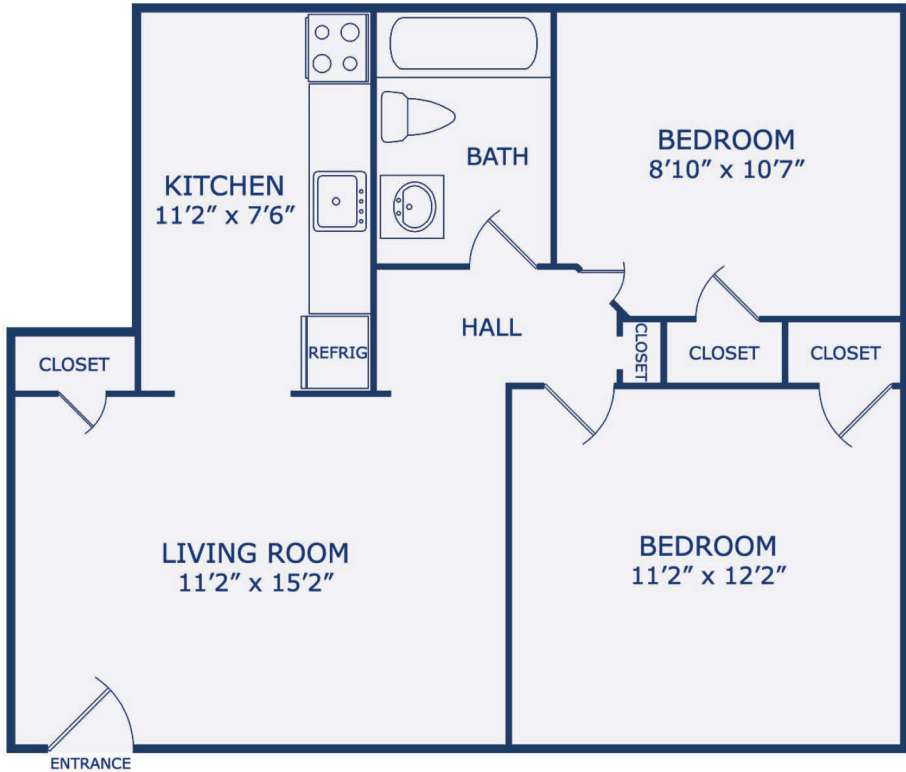

2 BED, 1 BATH

Richmond
RICHMOND

BROOKSIDE
G·A·R·D·E·N·S

600 SQ. FT.

129 Mercer Street, Somerville, NJ 08876 908-725-2909

www.edgewoodproperties.com

Variations may occur in some floor plans. Dimensions and square footage are approximate.