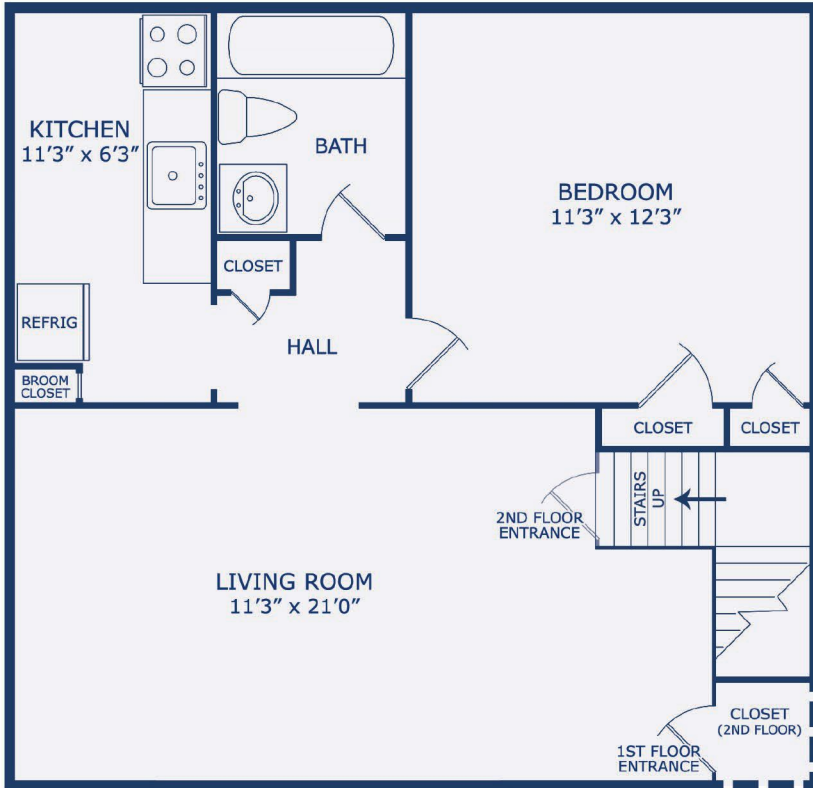

1 BED, 1 BATH

Franklin
FRANKLIN

BROOKSIDE
G·A·R·D·E·N·S

558 SQ. FT.

129 Mercer Street, Somerville, NJ 08876 908-725-2909

www.edgewoodproperties.com

Variations may occur in some floor plans. Dimensions and square footage are approximate.