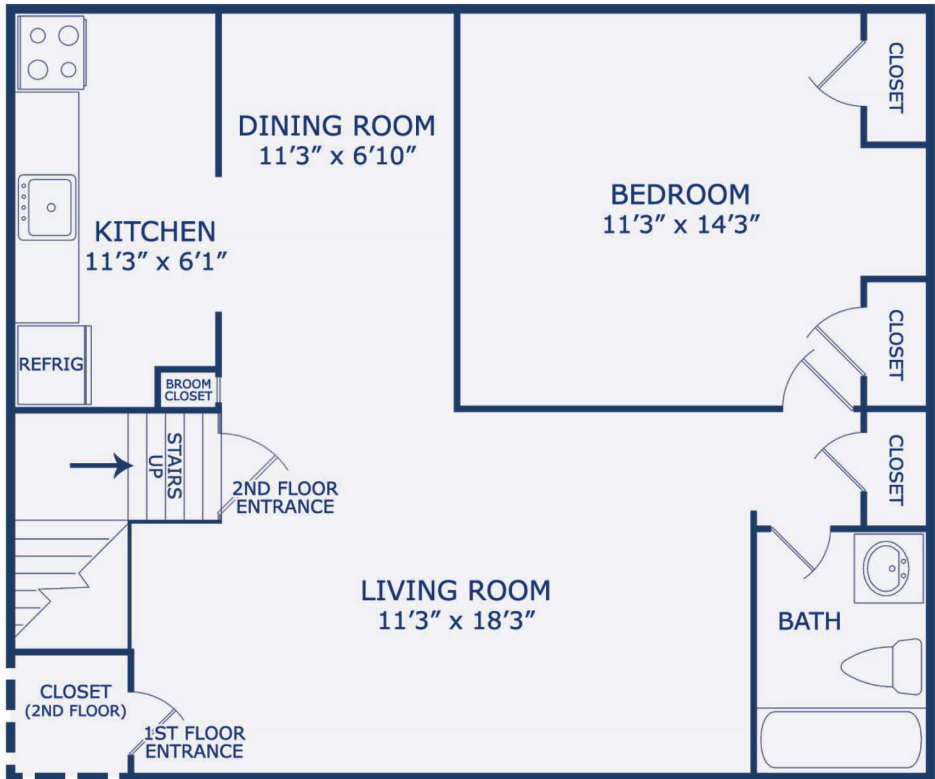

1 BED, 1 BATH

Cambridge
CAMBRIDGE

BROOKSIDE
G · A · R · D · E · N · S

644 SQ. FT.

129 Mercer Street, Somerville, NJ 08876 908-725-2909

www.edgewoodproperties.com

Variations may occur in some floor plans. Dimensions and square footage are approximate.