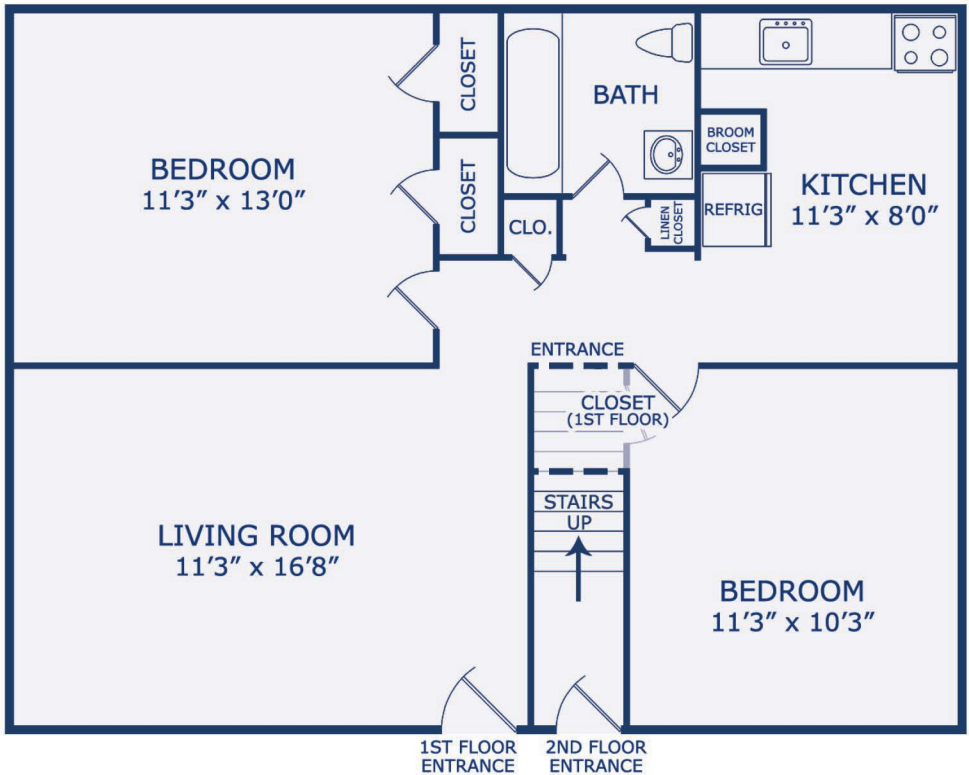

2 BED, 1 BATH

*Belmont*  
BELMONT

**BROOKSIDE**  
G·A·R·D·E·N·S

680 SQ. FT.

129 Mercer Street, Somerville, NJ 08876 908-725-2909

[www.edgewoodproperties.com](http://www.edgewoodproperties.com)

Variations may occur in some floor plans. Dimensions and square footage are approximate.